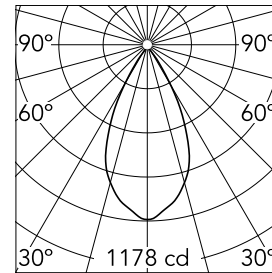

Pure Downlight 1-10V

09.1632.30C1V - White

Recessed luminaire with LED light source. Remote electronic transformer 220/240V included.

Main specifications

Number of heads	1	Net lumen (lm)	759
Lamp category	LED	Mountings	Ceiling recessed
Power (W)	12W	Environment	Indoor
CCT (K)	3000K		
CRI	98		

Optical

LED type	Phosphor LED
Light distribution	Symmetric
Optical type	Wide flood
Beam angle (°)	51
Beam angle C90-270 (°)	51

Beam Angle: 51°

h(m)	E(lx)	D(m)
1	1178	0.95
2	295	1.91
3	131	2.86
4	74	3.82
5	47	4.77

Physical

Color	White	Rotation (°)	360
Orientation	Adjustable		
Recessed depth (mm)	138		
Weight (kg)	0.96		
Tilt (°)	60		

Certification / Marking

Note

Installation frame must be ordered separately.

Pure Downlight 1-10V