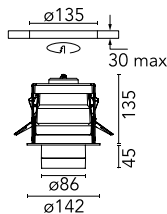

Pure Downlight 1-10V

09.1632.30C1V - White

Recessed luminaire with LED light source. Remote electronic transformer 220/240V included.

Main specifications

Number of heads	1	Net lumen (lm)	759
Lamp category	LED	Mountings	Ceiling recessed
Power (W)	12W	Environment	Indoor
CCT (K)	3000K		
CRI	98		

Optical

LED type	Phosphor LED
Light distribution	Symmetric
Optical type	Wide flood
Beam angle (°)	51
Beam angle C90-270 (°)	51

Beam Angle: 51°

h(m)	E(lx)	D(m)
1	1178	0.95
2	295	1.91
3	131	2.86
4	74	3.82
5	47	4.77

Physical

Color	White	Rotation (°)	360
Orientation	Adjustable		
Recessed depth (mm)	138		
Weight (kg)	0.96		
Tilt (°)	60		

Certification / Marking

Note

Installation frame must be ordered separately.

Pure Downlight 1-10V