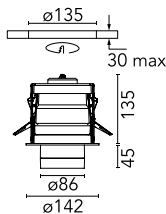

Pure Downlight 1-10V

09.1631.30C1V - White

Recessed luminaire with LED light source. Remote electronic transformer 220/240V included.

Main specifications

Number of heads	1	Net lumen (lm)	797
Lamp category	LED	Mountings	Ceiling recessed
Power (W)	12W	Environment	Indoor
CCT (K)	3000K		
CRI	98		

Optical

LED type	Phosphor LED
Light distribution	Symmetric
Optical type	Flood
Beam angle (°)	46
Beam angle C90-270 (°)	46

Beam Angle: 46°

h(m)	E(lx)	D(m)
1	1418	0.84
2	355	1.69
3	158	2.53
4	89	3.37
5	57	4.21

Physical

Color	White	Rotation (°)	360
Orientation	Adjustable		
Recessed depth (mm)	138		
Weight (kg)	0.96		
Tilt (°)	60		

Note

Installation frame must be ordered separately.

Certification / Marking

Pure Downlight 1-10V