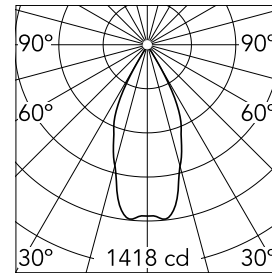

Pure Downlight 1-10V

09.1631.30C1V - White

Recessed luminaire with LED light source. Remote electronic transformer 220/240V included.

Main specifications

Number of heads	1	Net lumen (lm)	797
Lamp category	LED	Mountings	Ceiling recessed
Power (W)	12W	Environment	Indoor
CCT (K)	3000K		
CRI	98		

Optical

LED type	Phosphor LED
Light distribution	Symmetric
Optical type	Flood
Beam angle (°)	46
Beam angle C90-270 (°)	46

Beam Angle: 46°

h(m)	E(lx)	D(m)
1	1418	0.84
2	355	1.69
3	158	2.53
4	89	3.37
5	57	4.21

Physical

Color	White	Rotation (°)	360
Orientation	Adjustable		
Recessed depth (mm)	138		
Weight (kg)	0.96		
Tilt (°)	60		

Note

Installation frame must be ordered separately.

Certification / Marking

Pure Downlight 1-10V