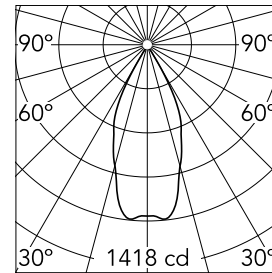

Optical

| | |
|-------------------------------|--------------|
| LED type | Phosphor LED |
| Light distribution | Symmetric |
| Optical type | Flood |
| Beam angle (°) | 46 |
| Beam angle C90-270 (°) | 46 |

| | | | |
|--------------------|--------------|-------------|--|
| Beam Angle: | 46° | | |
| h(m) | E(lx) | D(m) | |
| 1 | 1418 | 0.84 | |
| 2 | 355 | 1.69 | |
| 3 | 158 | 2.53 | |
| 4 | 89 | 3.37 | |
| 5 | 57 | 4.21 | |

Physical

| | | | |
|----------------------------|------------|---------------------|-----|
| Color | Black | Rotation (°) | 360 |
| Orientation | Adjustable | | |
| Recessed depth (mm) | 138 | | |
| Weight (kg) | 0.96 | | |
| Tilt (°) | 60 | | |