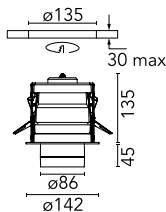

Pure Downlight 1-10V

■ 09.1631.14C1V - Black

Recessed luminaire with LED light source. Remote electronic transformer 220/240V included.

Main specifications

| | | | |
|------------------------|-------|-----------------------|---------------------|
| Number of heads | 1 | Net lumen (lm) | 797 |
| Lamp category | LED | Mountings | Ceiling recessed |
| Power (W) | 12W | Environment | Indoor dry location |
| CCT (K) | 3000K | | |
| CRI | 98 | | |

| | | | |
|--------------------|--------------|-------------|--|
| Beam Angle: | 46° | | |
| h(m) | E(lx) | D(m) | |
| 1 | 1418 | 0.84 | |
| 2 | 355 | 1.69 | |
| 3 | 158 | 2.53 | |
| 4 | 89 | 3.37 | |
| 5 | 57 | 4.21 | |

Physical

| | | | |
|----------------------------|------------|---------------------|-----|
| Color | Black | Rotation (°) | 360 |
| Orientation | Adjustable | | |
| Recessed depth (mm) | 138 | | |
| Weight (kg) | 0.96 | | |
| Tilt (°) | 60 | | |