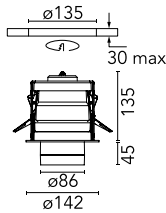

Pure Downlight 1-10V

■ 09.1631.02C1V - Grey

Recessed luminaire with LED light source. Remote electronic transformer 220/240V included.

Main specifications

Number of heads	1	Net lumen (lm)	797
Lamp category	LED	Mountings	Ceiling recessed
Power (W)	12W	Environment	Indoor
CCT (K)	3000K		
CRI	98		

Optical

LED type	Phosphor LED
Light distribution	Symmetric
Optical type	Flood
Beam angle (°)	46
Beam angle C90-270 (°)	46

Beam Angle: 46°		
h(m)	E(lx)	D(m)
1	1418	0.84
2	355	1.69
3	158	2.53
4	89	3.37
5	57	4.21

Physical

Color	Grey	Rotation (°)	360
Orientation	Adjustable		
Recessed depth (mm)	138		
Weight (kg)	0.96		
Tilt (°)	60		

Note

Installation frame must be ordered separately.

Pure Downlight 1-10V

Installation Frame For Trim Grey
08.8149.02