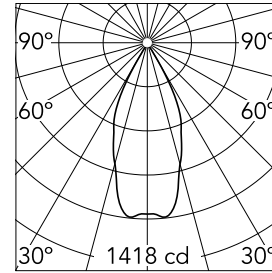

Optical

LED type	Phosphor LED
Light distribution	Symmetric
Optical type	Flood
Beam angle (°)	46
Beam angle C90-270 (°)	46

Beam Angle: 46°		
h(m)	E(lx)	D(m)
1	1418	0.84
2	355	1.69
3	158	2.53
4	89	3.37
5	57	4.21

Physical

Color	Grey	Rotation (°)	360
Orientation	Adjustable		
Recessed depth (mm)	138		
Weight (kg)	0.96		
Tilt (°)	60		

Note

Installation frame must be ordered separately.

Pure Downlight 1-10V

Installation Frame For Trim Grey
08.8149.02