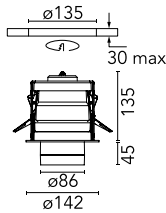

Pure Downlight 1-10V

■ 09.1630.14C1V - Black

Recessed luminaire with LED light source. Remote electronic transformer 220/240V included.

Main specifications

Number of heads	1	Net lumen (lm)	725
Lamp category	LED	Mountings	Ceiling recessed
Power (W)	12W	Environment	Indoor dry location
CCT (K)	3000K		
CRI	98		

Optical

LED type	Phosphor LED
Light distribution	Symmetric
Optical type	Medium
Beam angle (°)	23
Beam angle C90-270 (°)	23

Beam Angle: 23°

h(m)	E(lx)	D(m)
1	3111	0.41
2	778	0.82
3	346	1.22
4	194	1.63
5	124	2.04

Physical

Color	Black	Rotation (°)	360
Orientation	Adjustable		
Recessed depth (mm)	138		
Weight (kg)	0.96		
Tilt (°)	60		

Note

Installation frame must be ordered separately.

Pure Downlight 1-10V

Red filter
08.8160.67.OD