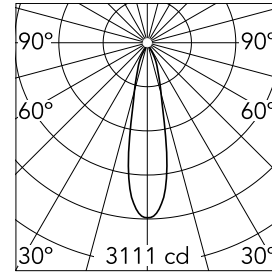

Optical

LED type	Phosphor LED
Light distribution	Symmetric
Optical type	Medium
Beam angle (°)	23
Beam angle C90-270 (°)	23

Beam Angle: 23°

h(m)	E(lx)	D(m)
1	3111	0.41
2	778	0.82
3	346	1.22
4	194	1.63
5	124	2.04

Physical

Color	Black	Rotation (°)	360
Orientation	Adjustable		
Recessed depth (mm)	138		
Weight (kg)	0.96		
Tilt (°)	60		

Note

Installation frame must be ordered separately.

Pure Downlight 1-10V

Red filter
08.8160.67.OD