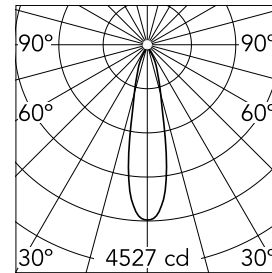

Pure Downlight

09.1635.30C - White

Recessed luminaire with LED light source. Remote electronic transformer 220/240V included.

Main specifications

Number of heads	1	Net lumen (lm)	1046
Lamp category	LED	Mountings	Ceiling recessed
Power (W)	13.5W	Environment	Indoor
CCT (K)	3000K		
CRI	80		

Optical

LED type	Phosphor LED
Light distribution	Symmetric
Optical type	Medium
Beam angle (°)	23
Beam angle C90-270 (°)	23

Beam Angle: 23°

h(m)	E(lx)	D(m)
1	4527	0.40
2	1132	0.81
3	503	1.21
4	283	1.62
5	181	2.02

Luminous flux luminaire
1046 lm (EXTREME CUT OFF)

Electrical

Frequency (Hz)	50/60	Insulation class	II
Dimmable	No		
Driver	Remote		
Driver type	Electronic		
Emergency	Without		

Physical

Color	White	Rotation (°)	360
Orientation	Adjustable		
Recessed depth (mm)	138		
Weight (kg)	0.96		
Tilt (°)	60		