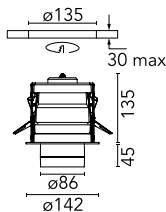

Pure Downlight

09.1635.30C - White

Recessed luminaire with LED light source. Remote electronic transformer 220/240V included.

Main specifications

Number of heads	1	Net lumen (lm)	1046
Lamp category	LED	Mountings	Ceiling recessed
Power (W)	13.5W	Environment	Indoor
CCT (K)	3000K		
CRI	80		

Optical

LED type	Phosphor LED
Light distribution	Symmetric
Optical type	Medium
Beam angle (°)	23
Beam angle C90-270 (°)	23

Beam Angle: 23°

h(m)	E(lx)	D(m)
1	4527	0.40
2	1132	0.81
3	503	1.21
4	283	1.62
5	181	2.02