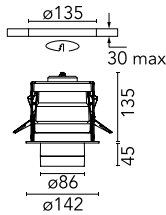

### Main specifications

<b>Number of heads</b>	1	<b>Net lumen (lm)</b>	1046
<b>Lamp category</b>	LED	<b>Mountings</b>	Ceiling recessed
<b>Power (W)</b>	13.5W	<b>Environment</b>	Indoor
<b>CCT (K)</b>	3000K		
<b>CRI</b>	80		

### Physical

<b>Color</b>	Grey	<b>Rotation (°)</b>	360
<b>Orientation</b>	Adjustable		
<b>Recessed depth (mm)</b>	138		
<b>Weight (kg)</b>	0.96		
<b>Tilt (°)</b>	60		