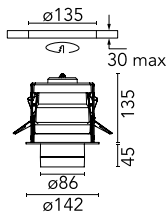

Pure Downlight

09.1632.30C - White

Recessed luminaire with LED light source. Remote electronic transformer 220/240V included.

Main specifications

Number of heads	1	Net lumen (lm)	759
Lamp category	LED	Mountings	Ceiling recessed
Power (W)	12W	Environment	Indoor dry location
CCT (K)	3000K		
CRI	98		

Optical

LED type	Phosphor LED
Light distribution	Symmetric
Optical type	Wide flood
Beam angle (°)	51
Beam angle C90-270 (°)	51

Beam Angle: 51°		
h(m)	E(lx)	D(m)
1	1178	0.95
2	295	1.91
3	131	2.86
4	74	3.82
5	47	4.77

Physical

Color	White	Rotation (°)	360
Orientation	Adjustable		
Recessed depth (mm)	138		
Weight (kg)	0.96		
Tilt (°)	60		

Note

Installation frame must be ordered separately.

Pure Downlight

Installation Frame For Trim Grey
08.8149.02