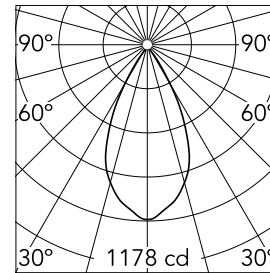

Pure Downlight

09.1632.30C - White

Recessed luminaire with LED light source. Remote electronic transformer 220/240V included.

Main specifications

Number of heads	1	Net lumen (lm)	759
Lamp category	LED	Mountings	Ceiling recessed
Power (W)	12W	Environment	Indoor dry location
CCT (K)	3000K		
CRI	98		

Optical

LED type	Phosphor LED
Light distribution	Symmetric
Optical type	Wide flood
Beam angle (°)	51
Beam angle C90-270 (°)	51

Beam Angle: 51°		
h(m)	E(lx)	D(m)
1	1178	0.95
2	295	1.91
3	131	2.86
4	74	3.82
5	47	4.77

Physical

Color	White	Rotation (°)	360
Orientation	Adjustable		
Recessed depth (mm)	138		
Weight (kg)	0.96		
Tilt (°)	60		

Note

Installation frame must be ordered separately.

Pure Downlight

Installation Frame For Trim Grey
08.8149.02