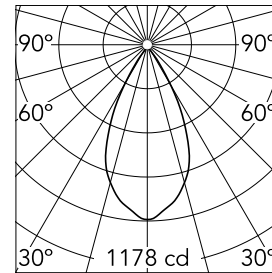

Optical

LED type	Phosphor LED
Light distribution	Symmetric
Optical type	Wide flood
Beam angle (°)	51
Beam angle C90-270 (°)	51

Beam Angle: 51°

	h(m)	E(lx)	D(m)
1	1178	0.95	
2	295	1.91	
3	131	2.86	
4	74	3.82	
5	47	4.77	