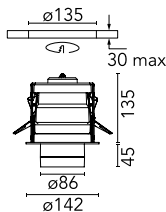

Pure Downlight

■ 09.1630.14C - Black

Recessed luminaire with LED light source. Remote electronic transformer 220/240V included.

Main specifications

Number of heads	1	Net lumen (lm)	725
Lamp category	LED	Mountings	Ceiling recessed
Power (W)	12W	Environment	Indoor
CCT (K)	3000K		
CRI	98		

Optical

LED type	Phosphor LED
Light distribution	Symmetric
Optical type	Medium
Beam angle (°)	23
Beam angle C90-270 (°)	23

Beam Angle: 23°

h(m)	E(lx)	D(m)
1	3111	0.41
2	778	0.82
3	346	1.22
4	194	1.63
5	124	2.04