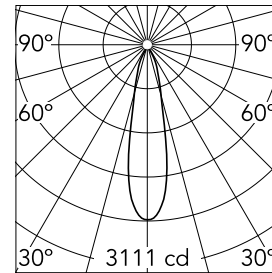

Optical

LED type	Phosphor LED
Light distribution	Symmetric
Optical type	Medium
Beam angle (°)	23
Beam angle C90-270 (°)	23

Beam Angle: 23°

h(m)	E(lx)	D(m)
1	3111	0.41
2	778	0.82
3	346	1.22
4	194	1.63
5	124	2.04