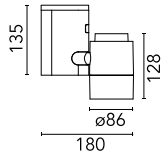

Optical

Lighting type	Direct
LED type	LED array
Light distribution	Symmetric
Optical type	Medium
Beam angle (°)	28
Beam angle C90-270 (°)	28

Beam Angle: 28°		
h(m)	E(lx)	D(m)
1	3724	0.49
2	931	0.99
3	414	1.48
4	233	1.97
5	149	2.47

Luminous flux luminaire
835 lm

Electrical

Frequency (Hz)	50/60	Insulation class	I
Dimmable	No		
Driver	Integrated		
Driver type	Non Dimmable		
Emergency	Without		

Physical

Color	White
Orientation	Adjustable
Weight (kg)	1.40
Tilt (°)	90
Rotation (°)	180