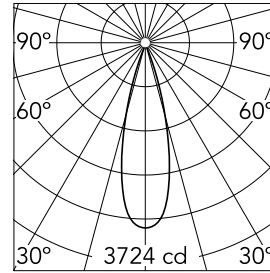

Pure 1 Spot Pro Ceiling

09.2586.30A - White

Spotlight to be installed on ceiling/wall with LED light source. 220/240V, 50/60Hz power supply integrated.

Main specifications

Number of heads	1	Net lumen (lm)	835
Lamp category	LED	Mountings	Ceiling surface
Power (W)	17.5W	Environment	Indoor dry location
CCT (K)	3000K		
CRI	80		

Optical

Lighting type	Direct
LED type	LED array
Light distribution	Symmetric
Optical type	Medium
Beam angle (°)	28
Beam angle C90-270 (°)	28

Beam Angle: 28°		
h(m)	E(lx)	D(m)
1	3724	0.49
2	931	0.99
3	414	1.48
4	233	1.97
5	149	2.47