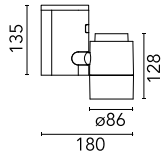

Optical

Lighting type	Direct
LED type	Power LED
Light distribution	Symmetric
Optical type	Flood
Beam angle (°)	30
Beam angle C90-270 (°)	30

Beam Angle: 30°		
h(m)	E(lx)	D(m)
1	2459	0.53
2	615	1.07
3	273	1.60
4	154	2.13
5	98	2.66

Luminous flux luminaire
720 lm

Electrical

Frequency (Hz)	50/60	Insulation class	I
Dimmable	No		
Driver	Integrated		
Driver type	Non Dimmable		
Emergency	Without		

Physical

Color	White
Orientation	Adjustable
Weight (kg)	1.40
Tilt (°)	90
Rotation (°)	180