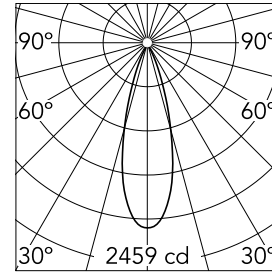

Pure 1 Spot Pro Ceiling

09.2487.30A - White

Spotlight to be installed on ceiling/wall with LED light source. 220/240V, 50/60Hz power supply integrated.

Main specifications

Number of heads	1	Net lumen (lm)	720
Lamp category	LED	Mountings	Ceiling surface
Power (W)	15.7W	Environment	Indoor dry location
CCT (K)	3000K		
CRI	80		

Optical

Lighting type	Direct
LED type	Power LED
Light distribution	Symmetric
Optical type	Flood
Beam angle (°)	30
Beam angle C90-270 (°)	30

Beam Angle: 30°		
h(m)	E(lx)	D(m)
1	2459	0.53
2	615	1.07
3	273	1.60
4	154	2.13
5	98	2.66