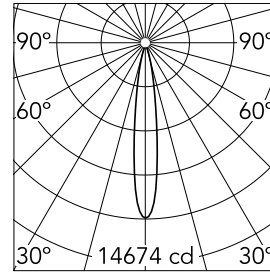

Pure 1 Spot Pro Ceiling

09.2485.30B - White

Spotlight to be installed on ceiling/wall with LED light source. 220/240V, 50/60Hz power supply integrated.

Main specifications

Number of heads	1	Net lumen (lm)	1510
Lamp category	LED	Mountings	Ceiling surface
Power (W)	15.7W	Environment	Indoor dry location
CCT (K)	3000K		
CRI	80		

Optical

Lighting type	Direct
LED type	Power LED
Light distribution	Symmetric
Optical type	Spot
Beam angle (°)	15
Beam angle C90-270 (°)	15

Beam Angle:	15°		
	h(m)	E(lx)	D(m)
1	14674	0.26	
2	3668	0.52	
3	1630	0.78	
4	917	1.04	
5	587	1.30	

Luminous flux luminaire
1510 lm (EXTREME CUT OFF)

Electrical

Frequency (Hz)	50/60	Insulation class	I
Dimmable	No		
Driver	Integrated		
Driver type	Non Dimmable		
Emergency	Without		

Physical

Color	White
Orientation	Adjustable
Weight (kg)	1.40
Tilt (°)	90
Rotation (°)	180