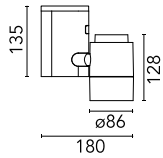

Pure 1 Spot Pro Ceiling

09.2477.30A - White

Spotlight to be installed on ceiling/wall with LED light source. 220/240V, 50/60Hz power supply integrated.

Main specifications

Number of heads	1	Net lumen (lm)	664
Lamp category	LED	Mountings	Ceiling surface
Power (W)	15.7W	Environment	Indoor
CCT (K)	2700K		
CRI	80		

Optical

Lighting type	Direct
LED type	Power LED
Light distribution	Symmetric
Optical type	Flood
Beam angle (°)	30
Beam angle C90-270 (°)	30

Beam Angle: 30°

h(m)	E(lx)	D(m)
1	2211	0.54
2	553	1.08
3	246	1.62
4	138	2.16
5	88	2.70

Luminous flux luminaire
664 lm

Electrical

Frequency (Hz)	50/60	Insulation class	I
Dimmable	No		
Driver	Integrated		
Driver type	Electronic		
Emergency	Without		

Physical

Color	White
Orientation	Adjustable
Weight (kg)	1.40
Tilt (°)	90
Rotation (°)	180