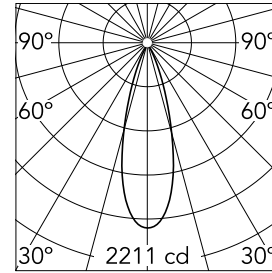

Pure 1 Spot Pro Ceiling

09.2477.30A - White

Spotlight to be installed on ceiling/wall with LED light source. 220/240V, 50/60Hz power supply integrated.

Main specifications

Number of heads	1	Net lumen (lm)	664
Lamp category	LED	Mountings	Ceiling surface
Power (W)	15.7W	Environment	Indoor
CCT (K)	2700K		
CRI	80		

Optical

Lighting type	Direct
LED type	Power LED
Light distribution	Symmetric
Optical type	Flood
Beam angle (°)	30
Beam angle C90-270 (°)	30

Beam Angle: 30°

h(m)	E(lx)	D(m)
1	2211	0.54
2	553	1.08
3	246	1.62
4	138	2.16
5	88	2.70