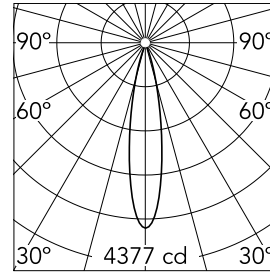

Pure 1 Spot Pro Ceiling

■ 09.2476.02A - Grey

Spotlight to be installed on ceiling/wall with LED light source. 220/240V, 50/60Hz power supply integrated.

Main specifications

Number of heads	1	Net lumen (lm)	698
Lamp category	LED	Mountings	Ceiling surface
Power (W)	15.7W	Environment	Indoor
CCT (K)	2700K		
CRI	80		

Optical

Lighting type	Direct
LED type	Power LED
Light distribution	Symmetric
Optical type	Medium
Beam angle (°)	20
Beam angle C90-270 (°)	20

Beam Angle: 20°

h(m)	E(lx)	D(m)
1	4377	0.35
2	1094	0.71
3	486	1.06
4	274	1.41
5	175	1.76