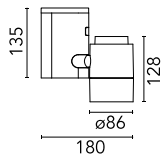

Pure 1 Spot Pro Ceiling

■ 09.2476.02A - Grey

Spotlight to be installed on ceiling/wall with LED light source. 220/240V, 50/60Hz power supply integrated.

Main specifications

Number of heads	1	Net lumen (lm)	698
Lamp category	LED	Mountings	Ceiling surface
Power (W)	15.7W	Environment	Indoor
CCT (K)	2700K		
CRI	80		

Optical

Lighting type	Direct
LED type	Power LED
Light distribution	Symmetric
Optical type	Medium
Beam angle (°)	20
Beam angle C90-270 (°)	20

Beam Angle: 20°

h(m)	E(lx)	D(m)
1	4377	0.35
2	1094	0.71
3	486	1.06
4	274	1.41
5	175	1.76