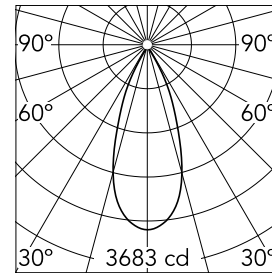

### Main specifications

Number of heads	1	Net lumen (lm)	1633
Lamp category	LED	Mountings	Ceiling surface
Power (W)	17.5W	Environment	Indoor
CCT (K)	3000K		
CRI	80		

### Optical

Lighting type	Direct
LED type	LED array
Light distribution	Symmetric
Optical type	Flood
Beam angle (°)	40
Beam angle C90-270 (°)	40

Beam Angle: 40°

h(m)	E(lx)	D(m)
1	3683	0.72
2	921	1.44
3	409	2.16
4	230	2.88
5	147	3.60

### Physical

Color	White
Orientation	Adjustable
Weight (kg)	1.20
Tilt (°)	90
Rotation (°)	180