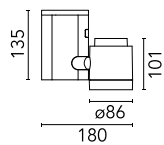

Pure 1 Spot Ceiling

09.2576.30A - White

Spotlight to be installed on ceiling/wall with LED light source. 220/240V, 50/60Hz power supply integrated.

Main specifications

Number of heads	1	Net lumen (lm)	1633
Lamp category	LED	Mountings	Ceiling surface
Power (W)	17.5W	Environment	Indoor
CCT (K)	3000K		
CRI	80		

Optical

Lighting type	Direct
LED type	LED array
Light distribution	Symmetric
Optical type	Flood
Beam angle (°)	40
Beam angle C90-270 (°)	40

Beam Angle: 40°

h(m)	E(lx)	D(m)
1	3683	0.72
2	921	1.44
3	409	2.16
4	230	2.88
5	147	3.60

Luminous flux luminaire
1633 lm

Electrical

Frequency (Hz)	50/60	Insulation class	I
Dimmable	No		
Driver	Integrated		
Driver type	Electronic		
Emergency	Without		

Physical

Color	White
Orientation	Adjustable
Weight (kg)	1.20
Tilt (°)	90
Rotation (°)	180

Certification / Marking