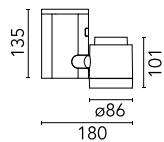

Pure 1 Spot Ceiling

09.2466.30A - White

Spotlight to be installed on ceiling/wall with LED light source. 220/240V, 50/60Hz power supply integrated.

Main specifications

Number of heads	1	Net lumen (lm)	958
Lamp category	LED	Mountings	Ceiling surface
Power (W)	15.7W	Environment	Indoor
CCT (K)	3000K		
CRI	80		

Optical

Lighting type	Direct
LED type	Power LED
Light distribution	Symmetric
Optical type	Medium
Beam angle (°)	24
Beam angle C90-270 (°)	24

Beam Angle: 24°

h(m)	E(lx)	D(m)
1	3932	0.43
2	983	0.85
3	437	1.28
4	246	1.70
5	157	2.13

Luminous flux luminaire
958 lm

Electrical

Frequency (Hz)	50/60	Insulation class	I
Dimmable	No		
Driver	Integrated		
Driver type	Electronic		
Emergency	Without		

Physical

Color	White
Orientation	Adjustable
Weight (kg)	1.20
Tilt (°)	90
Rotation (°)	180