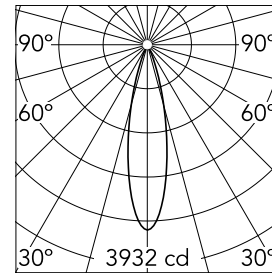

Pure 1 Spot Ceiling

09.2466.30A - White

Spotlight to be installed on ceiling/wall with LED light source. 220/240V, 50/60Hz power supply integrated.

Main specifications

Number of heads	1	Net lumen (lm)	958
Lamp category	LED	Mountings	Ceiling surface
Power (W)	15.7W	Environment	Indoor
CCT (K)	3000K		
CRI	80		

Optical

Lighting type	Direct
LED type	Power LED
Light distribution	Symmetric
Optical type	Medium
Beam angle (°)	24
Beam angle C90-270 (°)	24

Beam Angle: 24°

h(m)	E(lx)	D(m)
1	3932	0.43
2	983	0.85
3	437	1.28
4	246	1.70
5	157	2.13