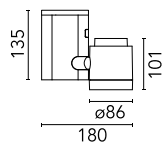

Pure 1 Spot Ceiling

■ 09.2466.02A - Grey

Spotlight to be installed on ceiling/wall with LED light source. 220/240V, 50/60Hz power supply integrated.

Main specifications

Number of heads	1	Net lumen (lm)	958
Lamp category	LED	Mountings	Ceiling surface
Power (W)	15.7W	Environment	Indoor
CCT (K)	3000K		
CRI	80		

Optical

Lighting type	Direct
LED type	Power LED
Light distribution	Symmetric
Optical type	Medium
Beam angle (°)	24
Beam angle C90-270 (°)	24

Beam Angle: 24°		
h(m)	E(lx)	D(m)
1	3932	0.43
2	983	0.85
3	437	1.28
4	246	1.70
5	157	2.13

Luminous flux luminaire
958 lm

Electrical

Frequency (Hz)	50/60	Insulation class	I
Dimmable	No		
Driver	Integrated		
Driver type	Electronic		
Emergency	Without		

Physical

Color	Grey
Orientation	Adjustable
Weight (kg)	1.20
Tilt (°)	90
Rotation (°)	180

Certification / Marking