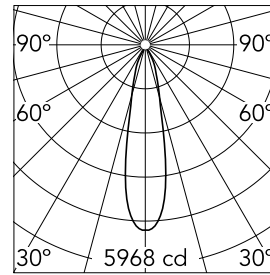

Main specifications

| | | | |
|------------------------|-------|-----------------------|---------------------|
| Number of heads | 1 | Net lumen (lm) | 1377 |
| Lamp category | LED | Mountings | Ceiling surface |
| Power (W) | 19.5W | Environment | Indoor dry location |
| CCT (K) | 3000K | | |
| CRI | 80 | | |

Optical

| | |
|-------------------------------|--------------|
| Lighting type | Direct |
| LED type | Phosphor LED |
| Light distribution | Symmetric |
| Optical type | Medium |
| Beam angle (°) | 23 |
| Beam angle C90-270 (°) | 23 |

| | | |
|------------------------|--------------|-------------|
| Beam Angle: 23° | | |
| h(m) | E(lx) | D(m) |
| 1 | 5968 | 0.41 |
| 2 | 1492 | 0.81 |
| 3 | 663 | 1.22 |
| 4 | 373 | 1.62 |
| 5 | 239 | 2.03 |