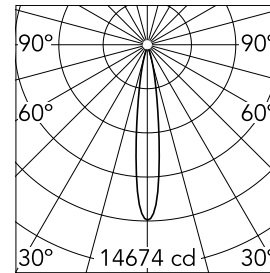

Pure 1 Spot Ceiling

■ 09.2455.14B - Black

Spotlight to be installed on ceiling/wall with LED light source. 220/240V, 50/60Hz power supply integrated.

Main specifications

Number of heads	1	Net lumen (lm)	1510
Lamp category	LED	Mountings	Ceiling surface
Power (W)	15.7W	Environment	Indoor dry location
CCT (K)	2700K		
CRI	80		

Optical

Lighting type	Direct
LED type	Power LED
Light distribution	Symmetric
Optical type	Spot
Beam angle (°)	15
Beam angle C90-270 (°)	15

Beam Angle: 15°		
h(m)	E(lx)	D(m)
1	14674	0.26
2	3668	0.52
3	1630	0.78
4	917	1.04
5	587	1.30

Luminous flux luminaire
1510 lm (EXTREME CUT OFF)

Electrical

Frequency (Hz)	50/60	Insulation class	I
Dimmable	No		
Driver	Integrated		
Driver type	Non Dimmable		
Emergency	Without		

Physical

Color	Black
Orientation	Adjustable
Weight (kg)	1.20
Tilt (°)	90
Rotation (°)	180