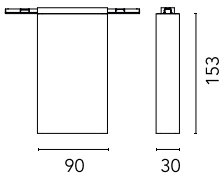

### Main specifications

<b>Power (W)</b>	57W
<b>Mountings</b>	Surface
<b>Environment</b>	Indoor

### Physical

<b>Color</b>	Chrome
<b>Weight (kg)</b>	0.51
<b>Length (mm)</b>	90