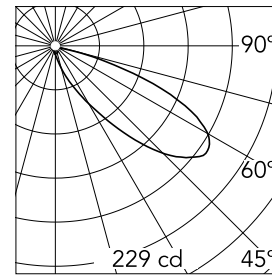

Oblique Qi

New

09.8310.AH - Glossy Grey

Professional table lamp with patented asymmetric optics. External power supply included with 1500-mm cable. USB-C connection integrated into the base of the device to recharge compatible devices. Base with Qi compatible wireless recharging system for mobile devices and wireless recharging cases for compatible devices.

Main specifications

Number of heads	1	Net lumen (lm)	479
Lamp category	LED	Mountings	Table
Power (W)	8W	Environment	Indoor dry location
CCT (K)	2700K		
CRI	90		

Optical

Lighting type	Direct
LED type	Top LED
Light distribution	Asymmetric
Optical type	Asymmetric
Beam angle (°)	35
Beam angle C90-270 (°)	46

Physical

Color	Glossy Grey
Orientation	Fixed
Weight (kg)	0.75