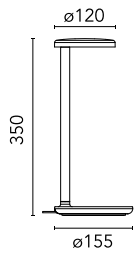

Oblique

New

09.8302.DY - Matt White

Professional table lamp with patented asymmetric optics. External power supply included with 1500-mm cable. USB-C connection integrated into the base of the device to recharge compatible devices.

Main specifications

Number of heads	1	Net lumen (lm)	525
Lamp category	LED	Mountings	Table
Power (W)	8W	Environment	Indoor dry location
CCT (K)	4000K		
CRI	90		

Optical

Lighting type	Direct
LED type	Top LED
Light distribution	Asymmetric
Optical type	Asymmetric
Beam angle (°)	35
Beam angle C90-270 (°)	46

Beam Angle:	35°		
	h(m)	E(lx)	D(m)
1	252	2.18	
2	63	4.36	
3	28	6.54	
4	16	8.72	
5	10	10.90	

Luminous flux luminaire
525 lm

Electrical

Dimmable	Yes
Driver	Remote included
Driver type	Dimmable
Emergency	Without
Insulation class	III

Physical

Color	Matt White
Orientation	Fixed
Weight (kg)	0.75