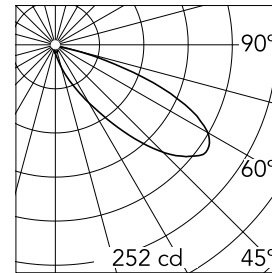

## Oblique

New

09.8302.DY - Matt White

Professional table lamp with patented asymmetric optics. External power supply included with 1500-mm cable. USB-C connection integrated into the base of the device to recharge compatible devices.

### Main specifications

Number of heads	1	Net lumen (lm)	525
Lamp category	LED	Mountings	Table
Power (W)	8W	Environment	Indoor dry location
CCT (K)	4000K		
CRI	90		

### Optical

Lighting type	Direct
LED type	Top LED
Light distribution	Asymmetric
Optical type	Asymmetric
Beam angle (°)	35
Beam angle C90-270 (°)	46

Beam Angle:	35°		
	h(m)	E(lx)	D(m)
1	252	2.18	
2	63	4.36	
3	28	6.54	
4	16	8.72	
5	10	10.90	

### Physical

Color	Matt White
Orientation	Fixed
Weight (kg)	0.75