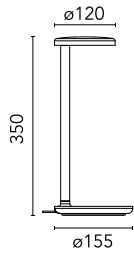

Electrical

Dimmable	Yes
Driver	remote included
Driver type	Electronic dimnable
Emergency	Without
Insulation class	III

Physical

Color	Matt Brown
Orientation	Fixed
Weight (kg)	0.75

Certification / Marking

Note

Preliminary photometry