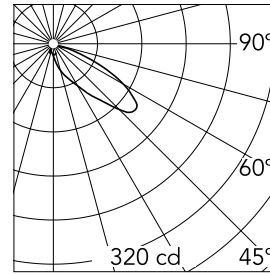

## Oblique

■ 09.8302.DW - Matt Brown

Professional table lamp with patented asymmetric optics. External power supply included with 1500-mm cable. USB-C connection integrated into the base of the device to recharge compatible devices.

### Main specifications

Number of heads	1	Net lumen (lm)	634
Lamp category	LED	Mountings	Table
Power (W)	8W	Environment	Indoor
CCT (K)	4000K		
CRI	90		

### Optical

Lighting type	Direct
LED type	Top LED
Light distribution	Asymmetric
Optical type	Asymmetric
Beam angle (°)	34

Beam Angle: 34°

h(m)	E(lx)	D(m)
1	320	1.74
2	80	3.48
3	36	5.23
4	20	6.97
5	13	8.71