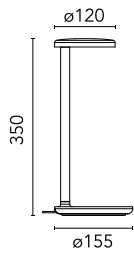

Main specifications

Number of heads	1	Net lumen (lm)	525
Lamp category	LED	Mountings	Table
Power (W)	8W	Environment	Indoor
CCT (K)	4000K		
CRI	90		

Optical

Lighting type	Direct
LED type	Top LED
Light distribution	Asymmetric
Optical type	Asymmetric
Beam angle (°)	34
Beam angle ind (°)	35
Beam angle ind C90-270 (°)	46

Beam Angle: 35°

h(m)	E(lx)	D(m)
1	252	2.18
2	63	4.36
3	28	6.54
4	16	8.72
5	10	10.90

Luminous flux luminaire
525 lm

Electrical

Dimmable	Yes
Driver	remote included
Driver type	Electronic dimmable
Emergency	Without
Insulation class	III

Physical

Color	Matt Anthracite
Orientation	Fixed
Weight (kg)	0.75