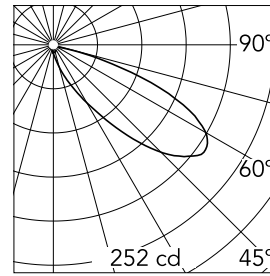

Oblique

New

09.8302.DR - Matt Anthracite

Professional table lamp with patented asymmetric optics. External power supply included with 1500-mm cable. USB-C connection integrated into the base of the device to recharge compatible devices.

Main specifications

Number of heads	1	Net lumen (lm)	525
Lamp category	LED	Mountings	Table
Power (W)	8W	Environment	Indoor
CCT (K)	4000K		
CRI	90		

Optical

Lighting type	Direct
LED type	Top LED
Light distribution	Asymmetric
Optical type	Asymmetric
Beam angle (°)	34
Beam angle ind (°)	35
Beam angle ind C90-270 (°)	46

Physical

Color	Matt Anthracite
Orientation	Fixed
Weight (kg)	0.75