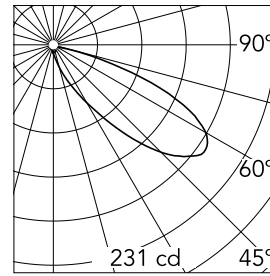

### 09.8301.DV - Gloss Salvia

Professional table lamp with patented asymmetric optics. External power supply included with 1500-mm cable. USB-C connection integrated into the base of the device to recharge compatible devices.

### Main specifications

Number of heads	1	Net lumen (lm)	482
Lamp category	LED	Mountings	Table
Power (W)	8W	Environment	Indoor dry location
CCT (K)	3000K		
CRI	90		

### Optical

Lighting type	Direct
LED type	Top LED
Light distribution	Asymmetric
Optical type	Asymmetric
Beam angle (°)	35
Beam angle C90-270 (°)	46

Beam Angle:	35°		
	h(m)	E(lx)	D(m)
1	231	2.18	
2	58	4.36	
3	26	6.54	
4	14	8.72	
5	9	10.90	