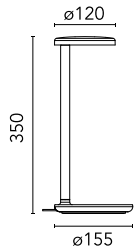

Oblique

New

09.8301.DV - Gloss Salvia

Professional table lamp with patented asymmetric optics. External power supply included with 1500-mm cable. USB-C connection integrated into the base of the device to recharge compatible devices.

Main specifications

Number of heads	1	Net lumen (lm)	482
Lamp category	LED	Mountings	Table
Power (W)	8W	Environment	Indoor dry location
CCT (K)	3000K		
CRI	90		

Optical

Lighting type	Direct
LED type	Top LED
Light distribution	Asymmetric
Optical type	Asymmetric
Beam angle (°)	35
Beam angle C90-270 (°)	46

Beam Angle:	35°		
	h(m)	E(lx)	D(m)
1	231	2.18	
2	58	4.36	
3	26	6.54	
4	14	8.72	
5	9	10.90	

Luminous flux luminaire
482 lm

Electrical

Dimmable	Yes
Driver	Remote included
Driver type	Dimmable
Emergency	Without
Insulation class	III

Physical

Color	Gloss Salvia
Orientation	Fixed
Weight (kg)	0.75