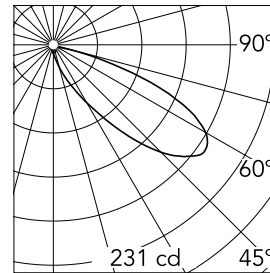

### 09.8301.DR - Matt Anthracite

Professional table lamp with patented asymmetric optics. External power supply included with 1500-mm cable. USB-C connection integrated into the base of the device to recharge compatible devices.

### Main specifications

Number of heads	1	Net lumen (lm)	482
Lamp category	LED	Mountings	Table
Power (W)	8W	Environment	Indoor dry location
CCT (K)	3000K		
CRI	90		

### Optical

Lighting type	Direct
LED type	Top LED
Light distribution	Asymmetric
Optical type	Asymmetric
Beam angle (°)	35
Beam angle C90-270 (°)	46

Beam Angle:	35°		
	h(m)	E(lx)	D(m)
1	231	2.18	
2	58	4.36	
3	26	6.54	
4	14	8.72	
5	9	10.90	

### Physical

Color	Matt Anthracite
Orientation	Fixed
Weight (kg)	0.75