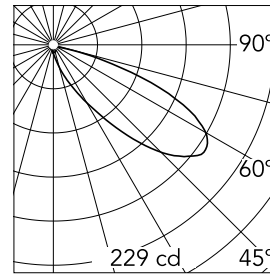

Main specifications

Number of heads	1	Net lumen (lm)	479
Lamp category	LED	Mountings	Table
Power (W)	8W	Environment	Indoor dry location
CCT (K)	2700K		
CRI	90		

Optical

Lighting type	Direct
LED type	Top LED
Light distribution	Asymmetric
Optical type	Asymmetric
Beam angle (°)	35
Beam angle C90-270 (°)	46