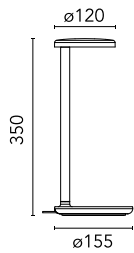

Main specifications

Number of heads	1	Net lumen (lm)	479
Lamp category	LED	Mountings	Table
Power (W)	8W	Environment	Indoor dry location
CCT (K)	2700K		
CRI	90		

Optical

Lighting type	Direct
LED type	Top LED
Light distribution	Asymmetric
Optical type	Asymmetric
Beam angle (°)	35
Beam angle C90-270 (°)	46

Beam Angle:	35°		
	h(m)	E(lx)	D(m)
1	229	2.18	
2	57	4.36	
3	25	6.54	
4	14	8.72	
5	9	10.90	

Luminous flux luminaire
479 lm

Electrical

Dimmable	Yes
Driver	Remote included
Driver type	Dimmable
Emergency	Without
Insulation class	III

Physical

Color	Matt Rust
Orientation	Fixed
Weight (kg)	0.75