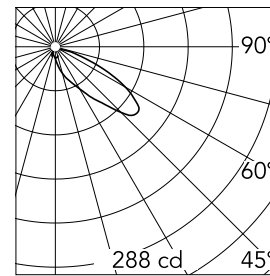

Oblique

■ 09.8300.DV - Gloss Salvia

Professional table lamp with patented asymmetric optics. External power supply included with 1500-mm cable. USB-C connection integrated into the base of the device to recharge compatible devices.

Main specifications

Number of heads	1	Net lumen (lm)	571
Lamp category	LED	Mountings	Table
Power (W)	8W	Environment	Indoor
CCT (K)	2700K		
CRI	90		

Optical

Lighting type	Direct
LED type	Top LED
Light distribution	Asymmetric
Optical type	Asymmetric
Beam angle (°)	34

Physical

Color	Gloss Salvia
Orientation	Fixed
Weight (kg)	0.75

Note

Preliminary photometry

Certification / Marking