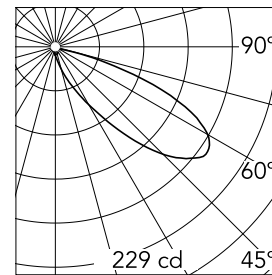

Main specifications

Number of heads	1	Net lumen (lm)	479
Lamp category	LED	Mountings	Table
Power (W)	8W	Environment	Indoor dry location
CCT (K)	2700K		
CRI	90		

Optical

Lighting type	Direct
LED type	Top LED
Light distribution	Asymmetric
Optical type	Asymmetric
Beam angle (°)	35
Beam angle C90-270 (°)	46

Physical

Color	Matt Anthracite
Orientation	Fixed
Weight (kg)	0.75