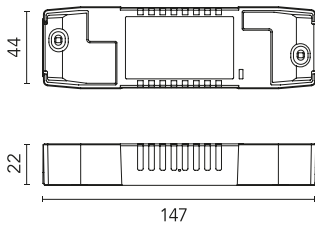

Electrical

Emergency Without

Certification / Marking