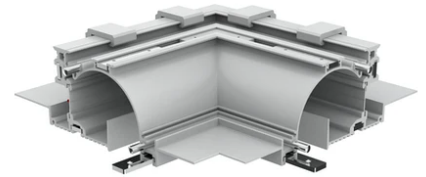

Moonline Profile. Outer Corner 06.1135.00