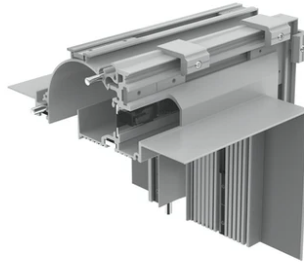

Moonline Profile 1000 mm

06.1100.00 - Primer

Profile made of extruded aluminium to recess into plasterboard walls/ceilings. It includes magnetic track to directly install LED lighting modules.

Main specifications

Can only be installed in 12.5 mm thick plaster-board.

Moonline Profile 1000 mm

LED power supply source for remote installation in 24V/240W electric control panel. 100/240V 60.8268

Moonline Profile. Vertical Corner 06.1133.00