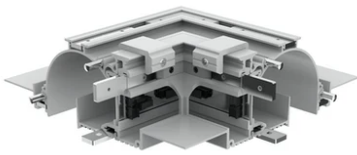

Moonline Profile 1000 mm

06.1100.00 - Primer

Profile made of extruded aluminium to recess into plasterboard walls/ceilings. It includes magnetic track to directly install LED lighting modules.

Main specifications

Can only be installed in 12.5 mm thick plaster-board.

Moonline Profile 1000 mm

LED power supply source for remote installation in 24V/240W electric control panel. 100/240V 60.8268

Moonline Profile. Vertical Corner 06.1133.00

Moonline Profile. Vertical Corner 06.1133.40

Moonline Profile. Horizontal Corner 06.1134.00

Moonline Profile. Horizontal Corner 06.1134.40

Moonline Profile. Outer Corner 06.1135.00

Moonline Profile. Outer Corner 06.1135.40