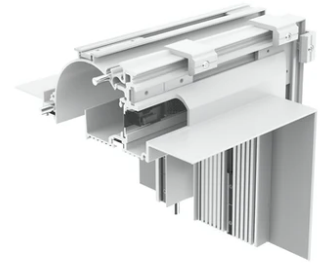

Moonline Profile 1000 mm

06.1100.00 - Primer

Profile made of extruded aluminium to recess into plasterboard walls/ceilings. It includes magnetic track to directly install LED lighting modules.

Main specifications

Can only be installed in 12.5 mm thick plaster-board.

Moonline Profile 1000 mm

LED power supply source for remote installation in 24V/240W electric control panel. 100/240V 60.8268

Moonline Profile. Vertical Corner 06.1133.00