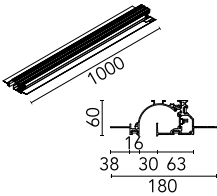

Mountings	Recessed
Environment	Indoor

Electrical

Voltage (V)	24.00
Driver	Remote
Driver type	Electronic
Emergency	Without

Physical

Color	Primer
Recessed depth (mm)	60
Weight (kg)	3.05
Length (mm)	1005

Note

Can only be installed in 12.5 mm thick plaster-board.

Moonline Profile 1000 mm

LED power supply source for remote installation in 24V/240W electric control panel. 100/240V 60.8268

Moonline Profile. Vertical Corner 06.1133.00