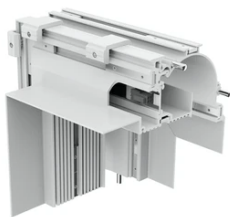

Moonline Perimeter Profile. Vertical Corner

06.1130.40 - White

Vertical corner to connect two perimeter profiles.

Main specifications

Mountings	Recessed
Environment	Indoor dry location

Electrical

Voltage (V)	24.00
Driver	Remote excluded
Driver type	Non Dimmable
Emergency	Without

Physical

Color	White
Recessed depth (mm)	107
Weight (kg)	0.80
Length (mm)	162

Moonline Perimeter Profile. Vertical Corner

Moonline. Connection Cable 1 m
06.1140.00