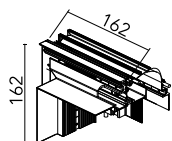

Moonline Perimeter Profile. Vertical Corner

06.1130.40 - White

Vertical corner to connect two perimeter profiles.

Main specifications

Mountings	Recessed
Environment	Indoor dry location

Electrical

Voltage (V)	24.00
Driver	Remote excluded
Driver type	Non Dimmable
Emergency	Without

Physical

Color	White
Recessed depth (mm)	107
Weight (kg)	0.80
Length (mm)	162

Moonline Perimeter Profile. Vertical Corner

Moonline. Connection Cable 1 m
06.1140.00