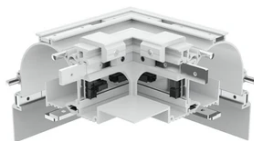

## Moonline Perimeter Profile. Inner Corner

06.1131.40 - White

Inner corner to connect two perimeter profiles.

### Main specifications

|                    |                     |
|--------------------|---------------------|
| <b>Mountings</b>   | Recessed            |
| <b>Environment</b> | Indoor dry location |