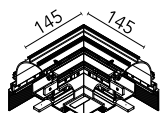

### Main specifications

|                    |                     |
|--------------------|---------------------|
| <b>Mountings</b>   | Recessed            |
| <b>Environment</b> | Indoor dry location |

### Physical

|                            |       |
|----------------------------|-------|
| <b>Color</b>               | White |
| <b>Recessed depth (mm)</b> | 107   |
| <b>Weight (kg)</b>         | 0.77  |
| <b>Length (mm)</b>         | 145   |