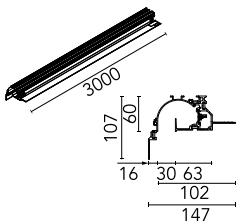

### Physical

<b>Color</b>	White
<b>Recessed depth (mm)</b>	107
<b>Weight (kg)</b>	18.00
<b>Length (mm)</b>	3015

### Note

Can only be installed in 12.5 mm thick plaster-board.