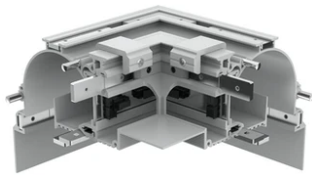

### Note

Can only be installed in 12.5 mm thick plaster-board.

## Moonline Perimeter Profile 3000 mm

LED power supply source for remote installation in 24V/240W electric control panel. 100/240V 60.8268

Moonline Perimeter Profile. Vertical Corner 06.1130.00

Moonline Perimeter Profile. Vertical Corner 06.1130.40