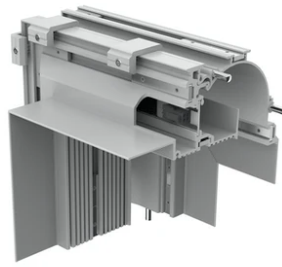

Moonline Perimeter Profile 3000 mm

LED power supply source for remote installation in 24V/240W electric control panel. 100/240V 60.8268

Moonline Perimeter Profile. Vertical Corner 06.1130.00