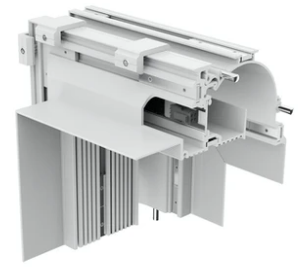

Moonline Perimeter Profile. Vertical Corner 06.1130.40