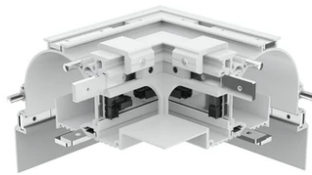

Moonline Perimeter Profile. Inner Corner 06.1131.40