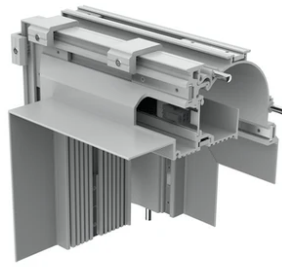

Moonline Perimeter Profile 3000 mm

06.1125.00 - Primer

Perimeter profile made of extruded aluminium to recess into plasterboard walls/ceilings. It includes magnetic track to directly install LED lighting modules.

Note

Can only be installed in 12.5 mm thick plaster-board.

Moonline Perimeter Profile 3000 mm

LED power supply source for remote installation in 24V/240W electric control panel. 100/240V 60.8268

Moonline Perimeter Profile. Vertical Corner 06.1130.00