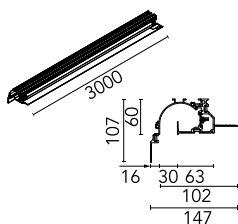

Main specifications

Mountings	Recessed
Environment	Indoor

Electrical

Voltage (V)	24.00
Driver	Remote
Driver type	Electronic
Emergency	Without

Physical

Color	Primer
Recessed depth (mm)	107
Weight (kg)	18.00
Length (mm)	3015

Note

Can only be installed in 12.5 mm thick plaster-board.

Moonline Perimeter Profile 3000 mm

LED power supply source for remote installation in 24V/240W electric control panel. 100/240V 60.8268

Moonline Perimeter Profile. Vertical Corner 06.1130.00