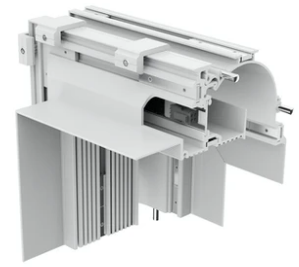

Moonline Perimeter Profile 3000 mm

06.1125.00 - Primer

Perimeter profile made of extruded aluminium to recess into plasterboard walls/ceilings. It includes magnetic track to directly install LED lighting modules.

Note

Can only be installed in 12.5 mm thick plaster-board.

Moonline Perimeter Profile 3000 mm

LED power supply source for remote installation in 24V/240W electric control panel. 100/240V 60.8268

Moonline Perimeter Profile. Vertical Corner 06.1130.00