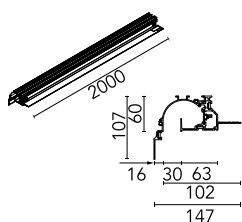

Main specifications

Mountings Recessed
Environment Indoor

Electrical

Voltage (V) 24.00
Driver Remote
Driver type Electronic
Emergency Without

Physical

Color White
Recessed depth (mm) 107
Weight (kg) 12.00
Length (mm) 2010

Note

Can only be installed in 12.5 mm thick plaster-board.

Moonline Perimeter Profile 2000 mm

LED power supply source for remote installation in 24V/240W electric control panel. 100/240V 60.8268

Moonline Perimeter Profile. Vertical Corner 06.1130.00