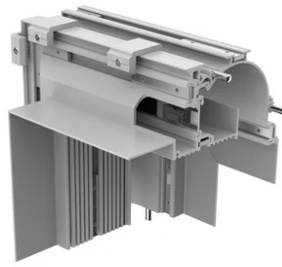

Moonline Perimeter Profile 2000 mm

06.1120.40 - White

Perimeter profile made of extruded aluminium to recess into plasterboard walls/ceilings. It includes magnetic track to directly install LED lighting modules.

Note

Can only be installed in 12.5 mm thick plaster-board.

Moonline Perimeter Profile 2000 mm

LED power supply source for remote installation in 24V/240W electric control panel. 100/240V 60.8268

Moonline Perimeter Profile. Vertical Corner 06.1130.00