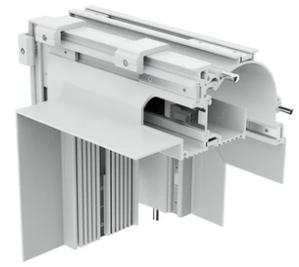

Moonline Perimeter Profile 2000 mm

06.1120.40 - White

Perimeter profile made of extruded aluminium to recess into plasterboard walls/ceilings. It includes magnetic track to directly install LED lighting modules.

Note

Can only be installed in 12.5 mm thick plaster-board.

Moonline Perimeter Profile 2000 mm

LED power supply source for remote installation in 24V/240W electric control panel. 100/240V 60.8268

Moonline Perimeter Profile. Vertical Corner 06.1130.00