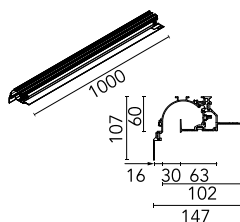

Main specifications

Mountings Recessed
Environment Indoor

Electrical

Voltage (V) 24.00
Driver Remote
Driver type Electronic
Emergency Without

Physical

Color White
Recessed depth (mm) 107
Weight (kg) 6.00
Length (mm) 1005

Note

Can only be installed in 12.5 mm thick plaster-board.

Moonline Perimeter Profile 1000 mm

LED power supply source for remote installation in 24V/240W electric control panel. 100/240V 60.8268

Moonline Perimeter Profile. Vertical Corner 06.1130.00