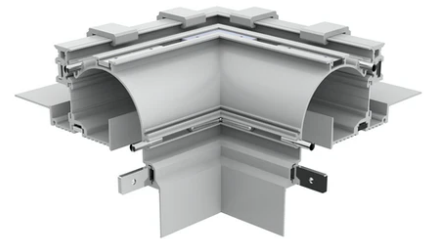

Moonline Perimeter Profile. Outer Corner 06.1132.00