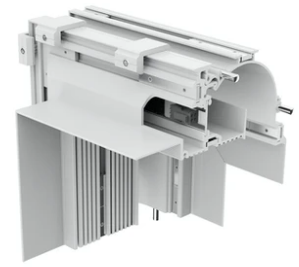

Moonline Perimeter Profile 1000 mm

06.1115.40 - White

Perimeter profile made of extruded aluminium to recess into plasterboard walls/ceilings. It includes magnetic track to directly install LED lighting modules.

Note

Can only be installed in 12.5 mm thick plaster-board.

Moonline Perimeter Profile 1000 mm

LED power supply source for remote installation in 24V/240W electric control panel. 100/240V 60.8268

Moonline Perimeter Profile. Vertical Corner 06.1130.00