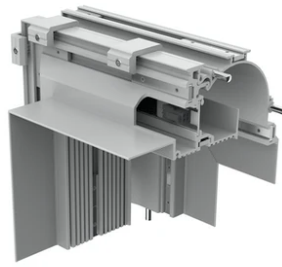

Moonline Perimeter Profile 1000 mm

06.1115.40 - White

Perimeter profile made of extruded aluminium to recess into plasterboard walls/ceilings. It includes magnetic track to directly install LED lighting modules.

Note

Can only be installed in 12.5 mm thick plaster-board.

Moonline Perimeter Profile 1000 mm

LED power supply source for remote installation in 24V/240W electric control panel. 100/240V 60.8268

Moonline Perimeter Profile. Vertical Corner 06.1130.00