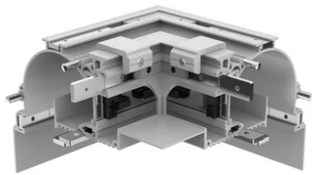

Moonline Perimeter Profile. Inner Corner 06.1131.00