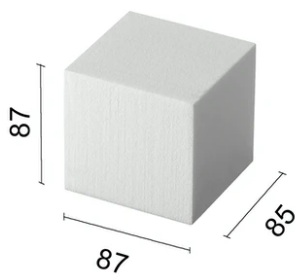

Mini Box

■ 07.9005.18 - Dark Brown

Recessed signalling lamp for indoor or outdoor use. Main voltage light source.

Main specifications

Number of heads	1	Mountings	Wall recessed
Lamp category	Halogen	Environment	Indoor, Outdoor
Power (W)	25W max.		
CCT (K)	2900K		
Net lumen (lm)	36		

Optical

Lighting type	Indirect, Direct	Beam angle C90-270	72
Lamp type	QT-14	(°)	
Light distribution	Symmetric		
Optical type	Wide flood		
Beam angle (°)	46		

Electrical

Frequency (Hz)	50/60
Lamp holder	G9
Emergency	Without
Insulation class	I

Physical

Color	Dark Brown
Orientation	Fixed
Recessed depth (mm)	85
Weight (kg)	0.30

Mini Box

High density polystyrene
(87x85x87mm)
80.1332

Junction box
08.8012.00

Flush wall Installation
08.8246.00