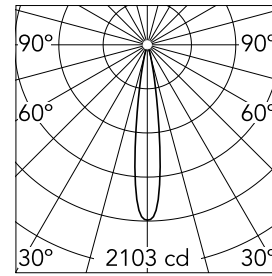

Micro Spot

New

03.2301.40A - White

Accent lighting LED module to be installed in The Running Magnet System. Built-in DC/DC electronic voltage converter.

Main specifications

Number of heads	1	Net lumen (lm)	224
Lamp category	LED	Mountings	Track
Power (W)	3W	Environment	Indoor dry location
CCT (K)	3000K		
CRI	90		

Optical

Lighting type	Direct
LED type	Power LED
Light distribution	Symmetric
Optical type	Spot
Beam angle (°)	16
Beam angle C90-270 (°)	16

Beam Angle:	16°	
h(m)	E(lx)	D(m)
1	2103	0.27
2	526	0.54
3	234	0.82
4	131	1.09
5	84	1.36

Color	White	Spot diameter (mm)	24
Orientation	Adjustable	Length (mm)	41
Weight (kg)	0.03		
Tilt (°)	90		
Rotation (°)	267		

Note

Honeycomb accessory available. Must be ordered separately.

Micro Spot

Honeycomb
08.0190.14