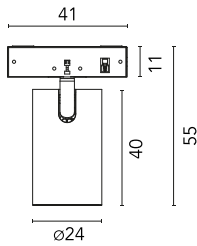

Micro Spot

New

03.2301.40A - White

Accent lighting LED module to be installed in The Running Magnet System. Built-in DC/DC electronic voltage converter.

Main specifications

Number of heads	1	Net lumen (lm)	224
Lamp category	LED	Mountings	Track
Power (W)	3W	Environment	Indoor dry location
CCT (K)	3000K		
CRI	90		

Optical

Lighting type	Direct
LED type	Power LED
Light distribution	Symmetric
Optical type	Spot
Beam angle (°)	16
Beam angle C90-270 (°)	16

Beam Angle:	16°	
h(m)	E(lx)	D(m)
1	2103	0.27
2	526	0.54
3	234	0.82
4	131	1.09
5	84	1.36

Color	White	Spot diameter (mm)	24
Orientation	Adjustable	Length (mm)	41
Weight (kg)	0.03		
Tilt (°)	90		
Rotation (°)	267		

Note

Honeycomb accessory available. Must be ordered separately.

Micro Spot

Honeycomb
08.0190.14