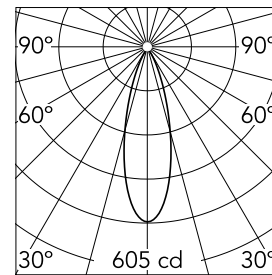

Micro Spot

New

03.2228.40A - White

Accent lighting LED module to be installed in The Running Magnet System. Built-in DC/DC electronic voltage converter.

Main specifications

Number of heads	1	Net lumen (lm)	205
Lamp category	LED	Mountings	Track
Power (W)	3W	Environment	Indoor dry location
CCT (K)	5000K		
CRI	90		

Optical

Lighting type	Direct
LED type	Power LED
Light distribution	Symmetric
Optical type	Flood
Beam angle (°)	31
Beam angle C90-270 (°)	31

Beam Angle: 31°

h(m)	E(lx)	D(m)
1	605	0.54
2	151	1.09
3	67	1.63
4	38	2.17
5	24	2.72

Color	White	Spot diameter (mm)	24
Orientation	Adjustable	Length (mm)	41
Weight (kg)	0.03		
Tilt (°)	90		
Rotation (°)	267		

Micro Spot

Honeycomb
08.0190.14