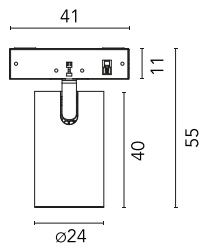

Electrical

Dimmable	Yes
Driver	Remote excluded
Driver type	Electronic 12V, Dimmable Casambi, Dimmable 1-10V, Dimmable DALI 1
Emergency	Without
Insulation class	III

Physical

Color	White	Spot diameter (mm)	24
Orientation	Adjustable	Length (mm)	41
Weight (kg)	0.03		
Tilt (°)	90		
Rotation (°)	267