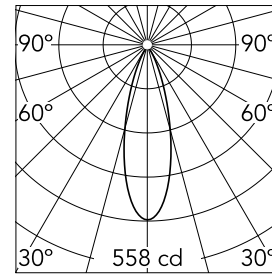

### Main specifications

Number of heads	1	Net lumen (lm)	189
Lamp category	LED	Mountings	Track
Power (W)	3W	Environment	Indoor dry location
CCT (K)	3000K		
CRI	90		

### Optical

Lighting type	Direct
LED type	Power LED
Light distribution	Symmetric
Optical type	Flood
Beam angle (°)	31
Beam angle C90-270 (°)	31

Beam Angle:	31°		
	h(m)	E(lx)	D(m)
1	558	0.54	
2	139	1.09	
3	62	1.63	
4	35	2.17	
5	22	2.72	

Luminous flux luminaire  
189 lm

### Physical

Color	White	Spot diameter (mm)	24
Orientation	Adjustable	Length (mm)	41
Weight (kg)	0.03		
Tilt (°)	90		
Rotation (°)	267		