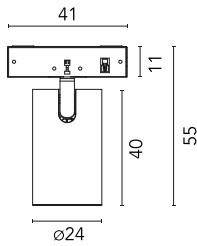

Electrical

Dimmable	Yes
Driver	Remote excluded
Driver type	Electronic 12V, Dimmable Casambi, Dimmable 1-10V, Dimmable DALI 1
Emergency	Without
Insulation class	III

Physical

Color	White	Spot diameter (mm)	24
Orientation	Adjustable	Length (mm)	41
Weight (kg)	0.03		
Tilt (°)	90		
Rotation (°)	267