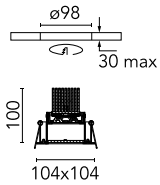

### Main specifications

<b>Number of heads</b>	1	<b>Net lumen (lm)</b>	581
<b>Lamp category</b>	LED	<b>Mountings</b>	Ceiling recessed
<b>Power (W)</b>	9.2W	<b>Environment</b>	Indoor dry location
<b>CCT (K)</b>	3000K		
<b>CRI</b>	90		