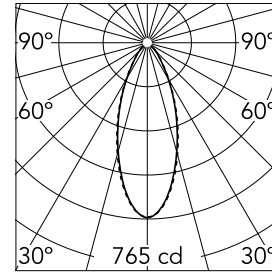

Optical

Lighting type	Direct
LED type	LED array
Light distribution	Symmetric
Optical type	Flood
Beam angle (°)	40
Beam angle C90-270 (°)	41

Beam Angle:	40°		
	h(m)	E(lx)	D(m)
1	765	0.72	
2	191	1.45	
3	85	2.17	
4	48	2.89	
5	31	3.62	