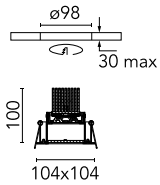

Micro Battery Fixed Opal Glass

■ 04.6330.14B - Matt Black

Recessed luminaire with LED light source. Power supply not included.

Main specifications

Number of heads	1	Net lumen (lm)	581
Lamp category	LED	Mountings	Ceiling recessed
Power (W)	9.2W	Environment	Indoor dry location
CCT (K)	3000K		
CRI	90		

Optical

Lighting type	Direct
LED type	LED array
Light distribution	Symmetric
Optical type	Flood
Beam angle (°)	40
Beam angle C90-270 (°)	41

Beam Angle:	40°		
	h(m)	E(lx)	D(m)
1	765	0.72	
2	191	1.45	
3	85	2.17	
4	48	2.89	
5	31	3.62	