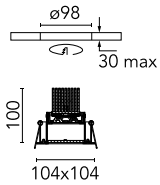

Micro Battery Fixed Opal Glass

■ 04.6330.08B - Mercury

Recessed luminaire with LED light source. Power supply not included.

Main specifications

Number of heads	1	Net lumen (lm)	581
Lamp category	LED	Mountings	Ceiling recessed
Power (W)	9.2W	Environment	Indoor dry location
CCT (K)	3000K		
CRI	90		

Optical

Lighting type	Direct
LED type	LED array
Light distribution	Symmetric
Optical type	Flood
Beam angle (°)	40
Beam angle C90-270 (°)	41

Beam Angle:	40°		
h(m)	E(lx)	D(m)	
1	765	0.72	
2	191	1.45	
3	85	2.17	
4	48	2.89	
5	31	3.62	