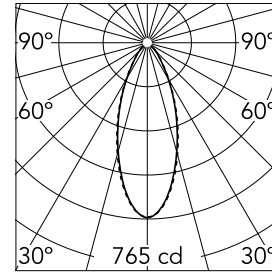

Micro Battery Fixed Opal Glass

■ 04.6330.08B - Mercury

Recessed luminaire with LED light source. Power supply not included.

Main specifications

Number of heads	1	Net lumen (lm)	581
Lamp category	LED	Mountings	Ceiling recessed
Power (W)	9.2W	Environment	Indoor dry location
CCT (K)	3000K		
CRI	90		

Optical

Lighting type	Direct
LED type	LED array
Light distribution	Symmetric
Optical type	Flood
Beam angle (°)	40
Beam angle C90-270 (°)	41

Beam Angle:	40°		
h(m)	E(lx)	D(m)	
1	765	0.72	
2	191	1.45	
3	85	2.17	
4	48	2.89	
5	31	3.62	