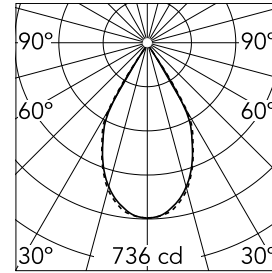

Optical

Lighting type	Direct
LED type	LED array
Light distribution	Symmetric
Optical type	Wide flood
Beam angle (°)	58
Beam angle C90-270 (°)	59

Beam Angle: 58°		
h(m)	E(lx)	D(m)
1	736	1.10
2	184	2.20
3	82	3.30
4	46	4.40
5	29	5.50