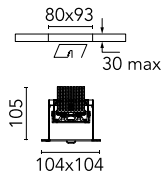

Micro Battery Adjustable

■ 04.6338.14B - Matt Black

Recessed luminaire with LED light source. Power supply not included.

Main specifications

Number of heads	1	Net lumen (lm)	589
Lamp category	LED	Mountings	Ceiling recessed
Power (W)	9.2W	Environment	Indoor dry location
CCT (K)	3000K		
CRI	90		

Optical

Lighting type	Direct
LED type	LED array
Light distribution	Symmetric
Optical type	Wide flood
Beam angle (°)	58
Beam angle C90-270 (°)	59

Beam Angle: 58°		
h(m)	E(lx)	D(m)
1	736	1.10
2	184	2.20
3	82	3.30
4	46	4.40
5	29	5.50

Physical

Color	Matt Black
Orientation	Adjustable
Recessed depth (mm)	105
Weight (kg)	0.43
Rotation (°)	40

Micro Battery Adjustable

Continuous current power supply of 10-20W, 110/240V – 50/60Hz with power current selected through adjustable 250 mA – 10W / 350 mA – 15W / 400 mA – 17W / 450 mA – 19W / 500/550/600/700 mA – 20W, Dali 1 switch.
60.8847