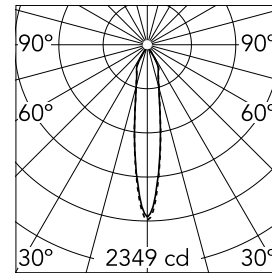

### Optical

Lighting type	Direct
LED type	LED array
Light distribution	Symmetric
Optical type	Spot
Beam angle (°)	17
Beam angle C90-270 (°)	18

Beam Angle: 17°

h(m)	E(lx)	D(m)
1	2349	0.31
2	587	0.61
3	261	0.92
4	147	1.23
5	94	1.54