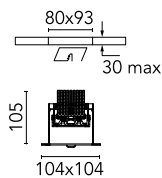

### Main specifications

Number of heads	1	Net lumen (lm)	611
Lamp category	LED	Mountings	Ceiling recessed
Power (W)	9.2W	Environment	Indoor
CCT (K)	3000K		
CRI	90		

### Optical

Lighting type	Direct
LED type	LED array
Light distribution	Symmetric
Optical type	Spot
Beam angle (°)	17
Beam angle C90-270 (°)	18

Beam Angle: 17°

h(m)	E(lx)	D(m)
1	2349	0.31
2	587	0.61
3	261	0.92
4	147	1.23
5	94	1.54

### Physical

Color	Matt black
Orientation	Adjustable
Recessed depth (mm)	105
Weight (kg)	0.43
Rotation (°)	40