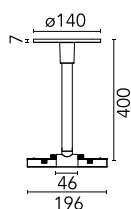

## Mechanical Rod Rose Ø140 mm

□ 06.5117.40 - White

Mechanical rod rose ø140 mm.

### Main specifications

Number of heads	1
Mountings	Ceiling surface
Environment	Indoor

### Physical

Color	White
Weight (kg)	0.89
Length (mm)	400