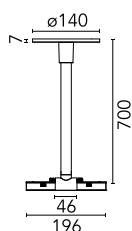

Mechanical Rod Rose Ø 140 mm

06.5118.40 - White

Mechanical rod rose ø140 mm.

Main specifications

Number of heads	1
Mountings	Ceiling surface
Environment	Indoor dry location

Electrical

Voltage (V)	48.00
Emergency	Without

Physical

Color	White
Weight (kg)	1.04
Length (mm)	700

Note

The closure terminals will also be electrified and must be ordered separately. Mechanic rod with a Ø50 connection rose: to fasten profiles. Adjustable 25 mm, to adapt it to irregular ceilings.