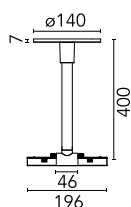

## Mechanical Rod Rose Ø 140 mm

□ 06.5117.40 - White

Mechanical rod rose ø140 mm.

### Main specifications

Number of heads	1
Mountings	Ceiling surface
Environment	Indoor dry location

### Physical

Color	White
Weight (kg)	0.89
Length (mm)	400